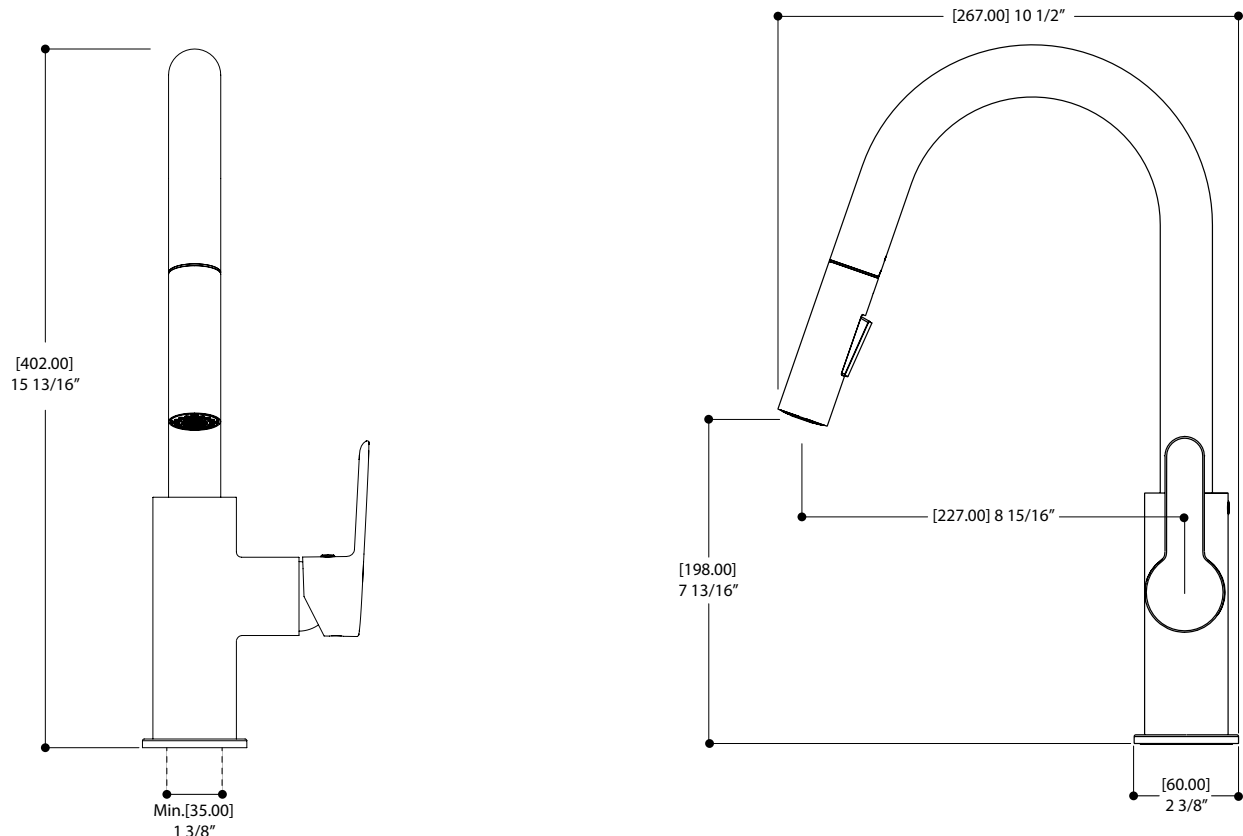

AQUABRASS

Barley 6545N

pull-down dual stream mode kitchen faucet

FEATURES

2 stream modes: aerated + spray
Lead-free brass construction
Single volume and temperature lever control
360° spout rotation
3/8" connection

CODE & COMPLIANCE

SPECS AT LARGE

Overall spout projection: 10 1/2" Flow rate: 2.2 gpm
CC spout projection: 8 15/16" Mounting hole: 1 3/8"
Total faucet height: 15 13/16" Counter depth: 1 3/8"

Aquabross cannot be held responsible for any technical or typographical errors or omissions contained within this document and reserves the right to make changes without prior notice.